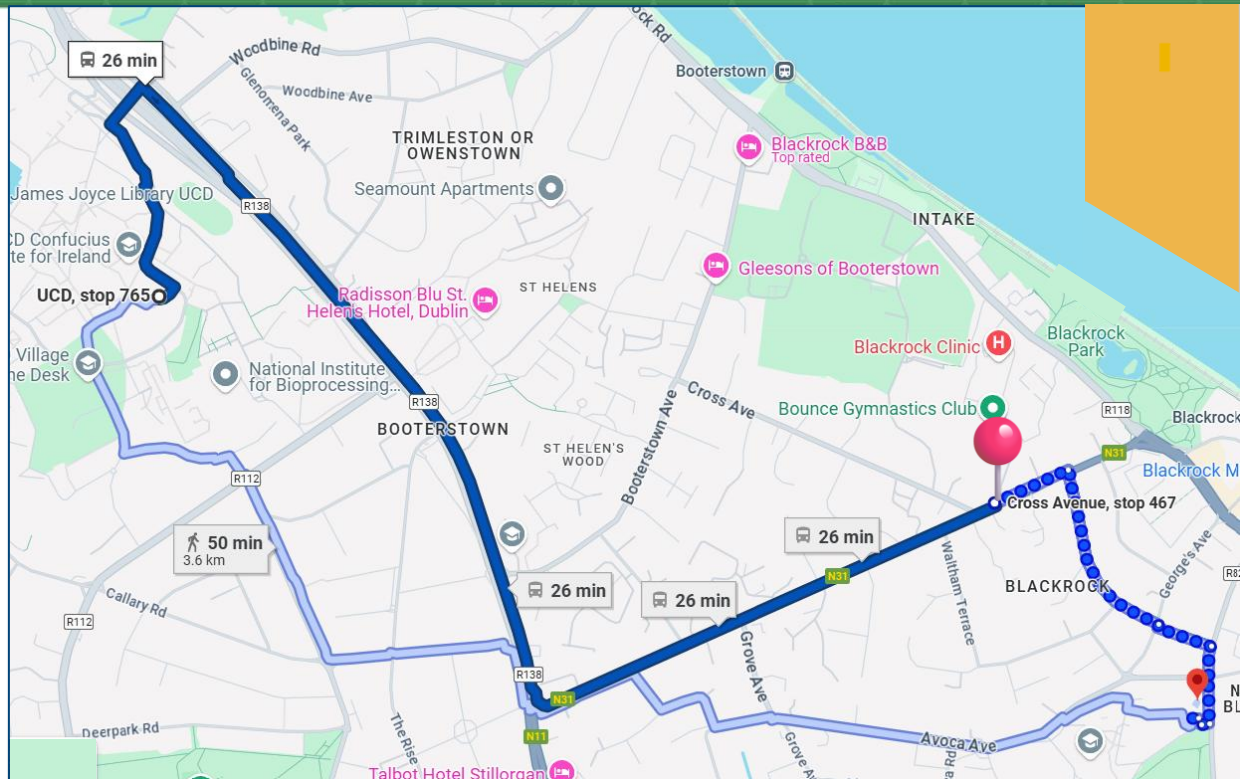

UCD Exams

How to get to the Blackrock Exam Centre

From: **UCD Belfield**

To: **UCD Smurfit School, Blackrock**

Take the S6 Bus from **UCD, Belfield** in the direction of **Blackrock** **From stop no. 765 (Belfield campus)**

Get off at Blackrock, Cross Avenue, stop no. 467 (9 stops)

Walk 13 mins (1KM) to the Exam Centre (see map). The Blackrock Exam Centre is the building on the right close to Carysfort Avenue

Check live bus times on the [TFI Live App](#)

Tip: Leave early to avoid delays

MAKE SURE YOU ARRIVE AT LEAST 15 MINS BEFORE YOUR EXAM